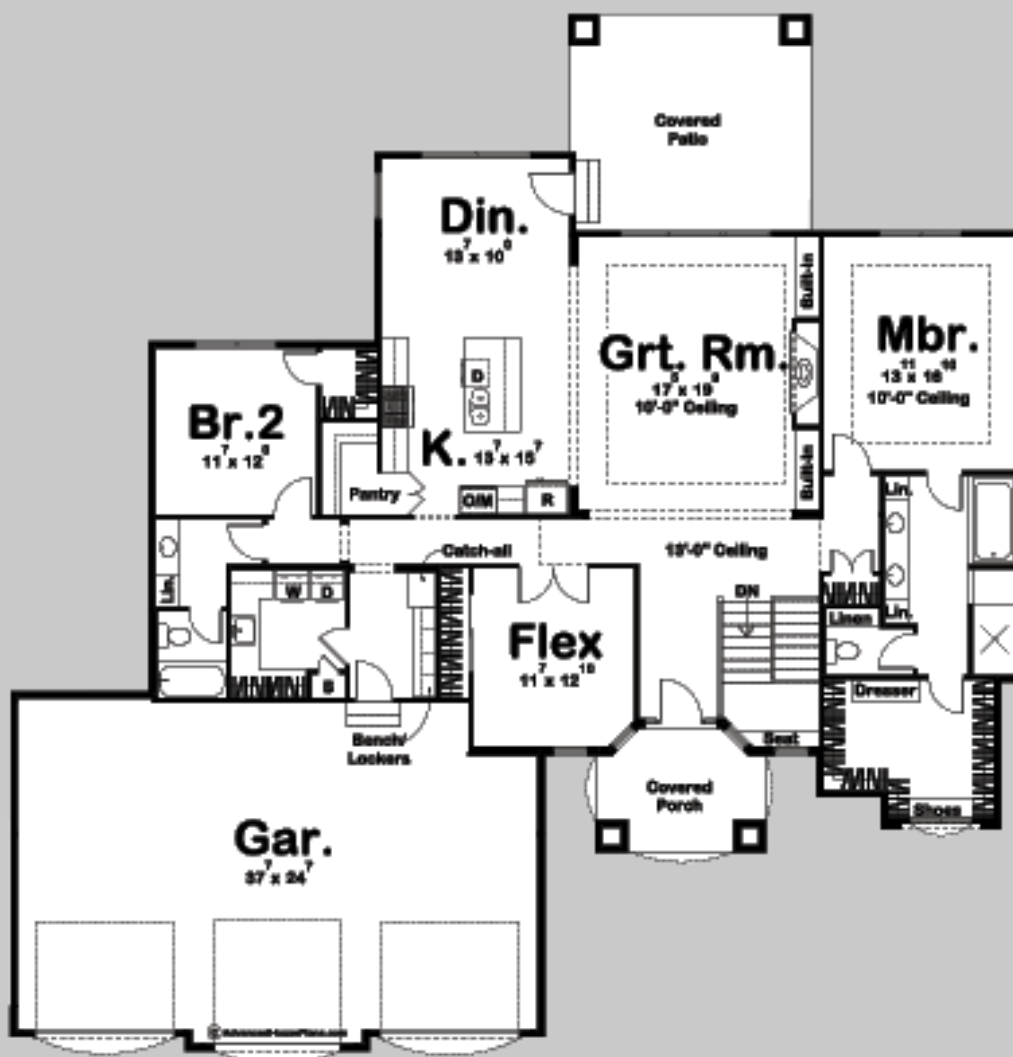

# RICHMOND

3 Bed, 2 Bath, 3 Car Garage

MAIN LEVEL: 2270 SQ FT  
TOTAL FINISHED: 2270 SQ FT

EXTERIOR DIMENSIONS  
73' - 0" WIDE  
74' - 8" DEEP

TO ORDER THIS PLAN VISIT [WWW.ADVANCEDHOUSEPLANS.COM](http://WWW.ADVANCEDHOUSEPLANS.COM)