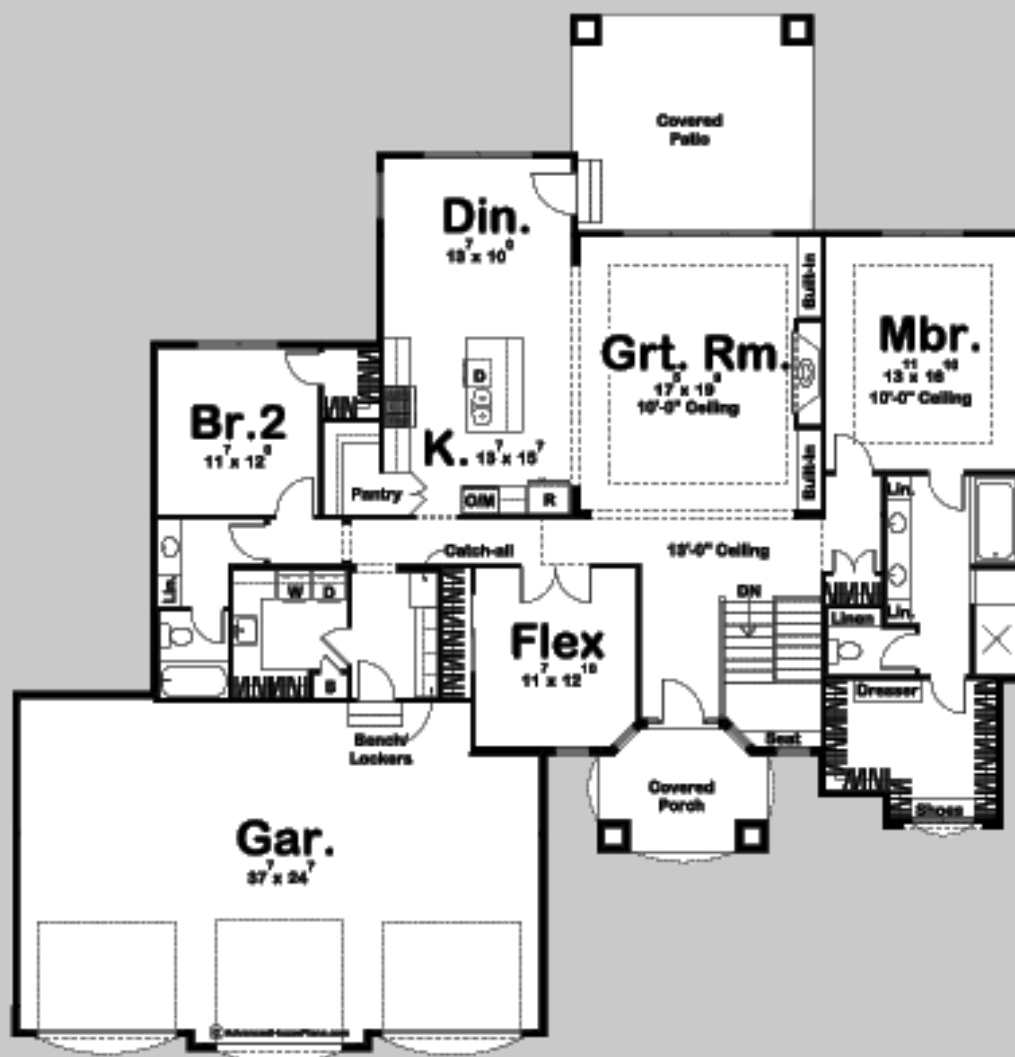

# RICHMOND

3 Bed, 2 Bath, 3 Car Garage

MAIN LEVEL: 2270 SQ FT  
TOTAL FINISHED: 2270 SQ FT

EXTERIOR DIMENSIONS  
73' - 0" WIDE  
74' - 8" DEEP

TO ORDER THIS PLAN VISIT [WWW.ADVANCEDHOUSEPLANS.COM](http://WWW.ADVANCEDHOUSEPLANS.COM)