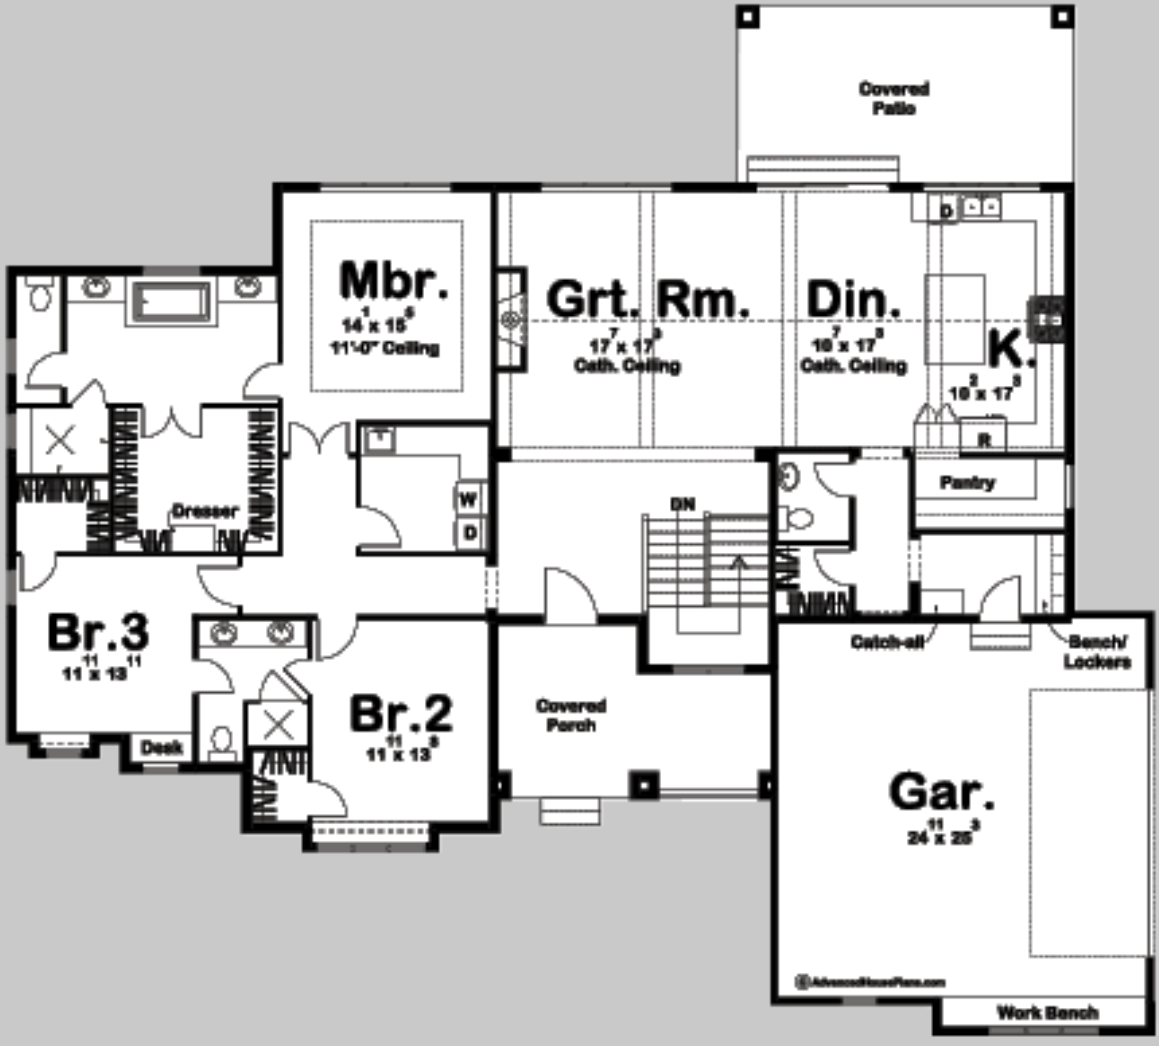

29410

# FIRE RIDGE

3 BED, 3 BATH, 2 CAR GARAGE

MAIN LEVEL: 2448 SQ FT  
TOTAL FINISHED: 2448 SQ FT

EXTERIOR DIMENSIONS  
77' - 4" WIDE  
69' - 4" DEEP

TO ORDER THIS PLAN VISIT [WWW.ADVANCEDHOUSEPLANS.COM](http://WWW.ADVANCEDHOUSEPLANS.COM)