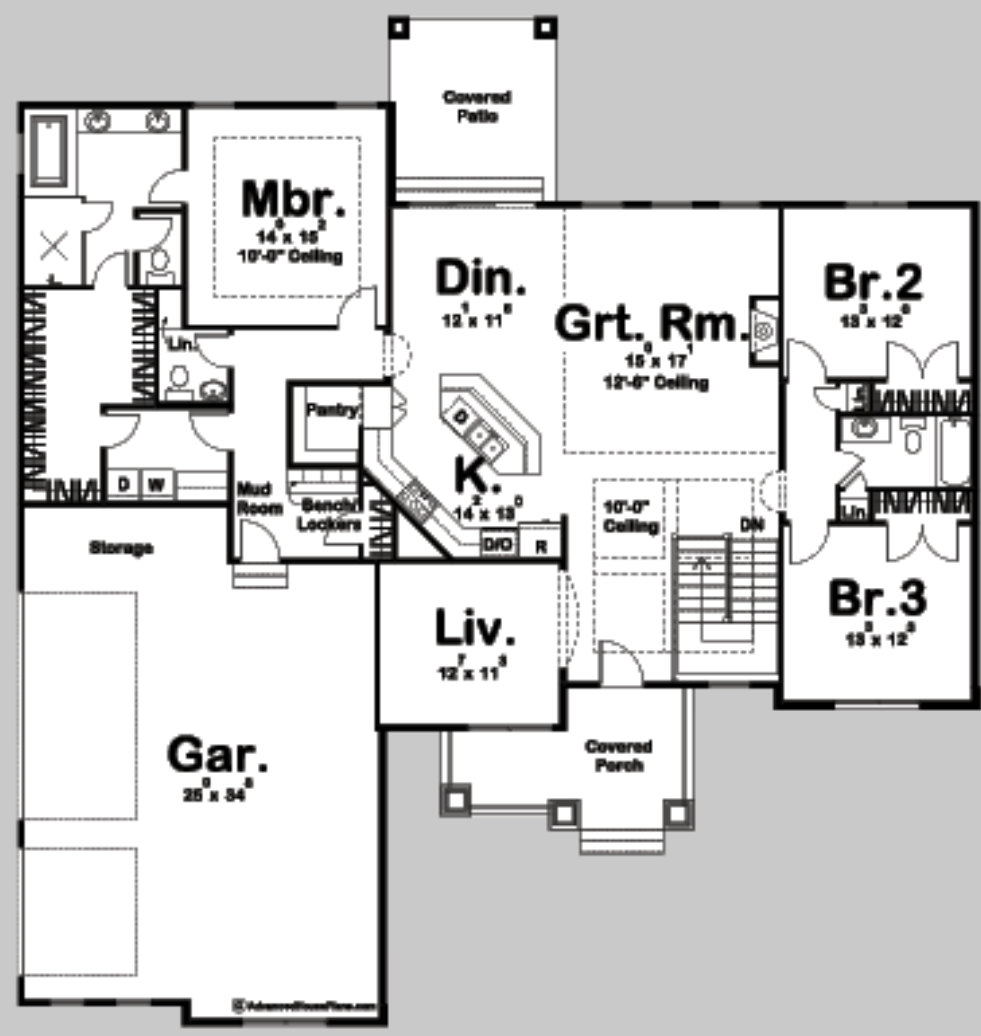

29400

STAFFORD

3 BED, 3 BATH, 3 CAR GARAGE

MAIN LEVEL: 2257 SQ FT
TOTAL FINISHED: 2257 SQ FT

EXTERIOR DIMENSIONS
67' - 4" WIDE
70' - 8" DEEP

TO ORDER THIS PLAN VISIT WWW.ADVANCEDHOUSEPLANS.COM