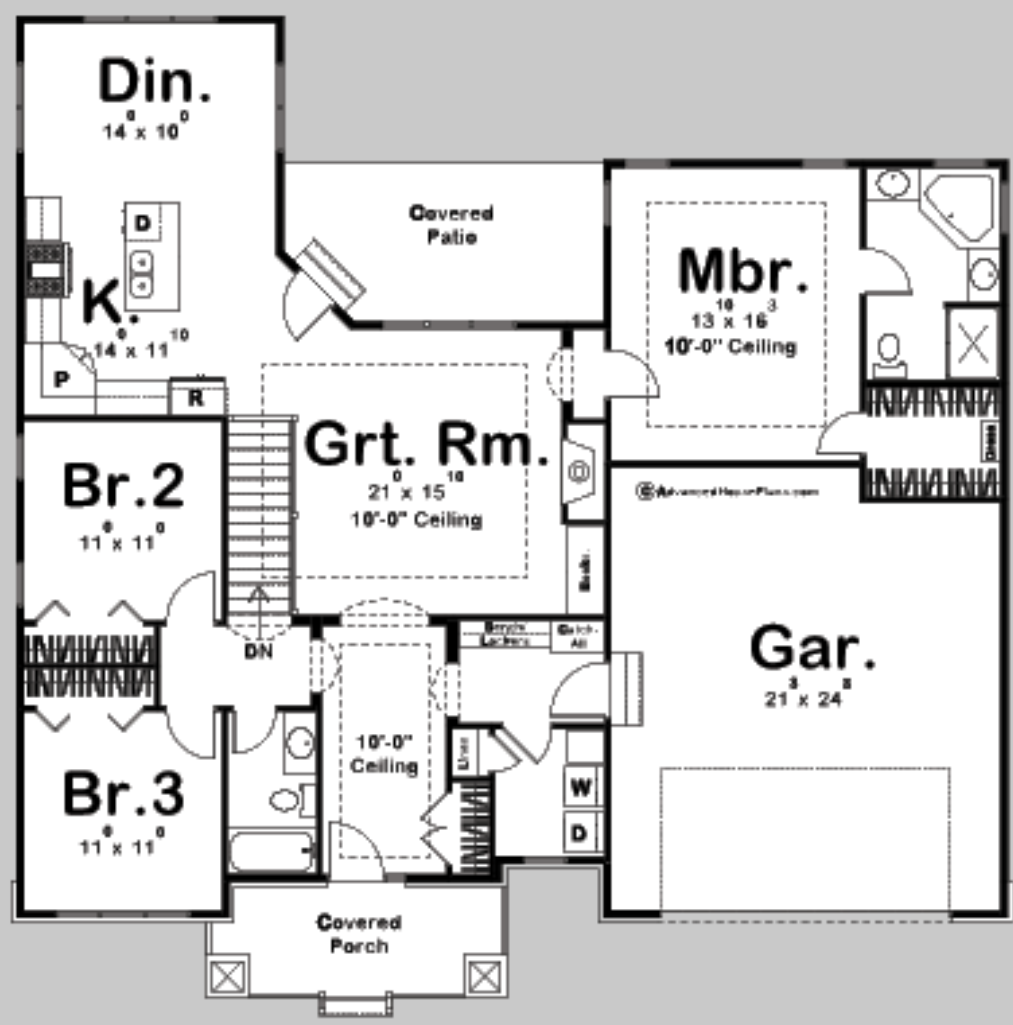

# GREENWOOD COTTAGE

3 Bed, 2 Bath, 2 Car Garage

MAIN LEVEL: 1691 SQ FT  
TOTAL FINISHED: 1691 SQ FT

EXTERIOR DIMENSIONS  
55' - 0" WIDE  
54' - 0" DEEP

TO ORDER THIS PLAN VISIT [WWW.ADVANCEDHOUSEPLANS.COM](http://WWW.ADVANCEDHOUSEPLANS.COM)