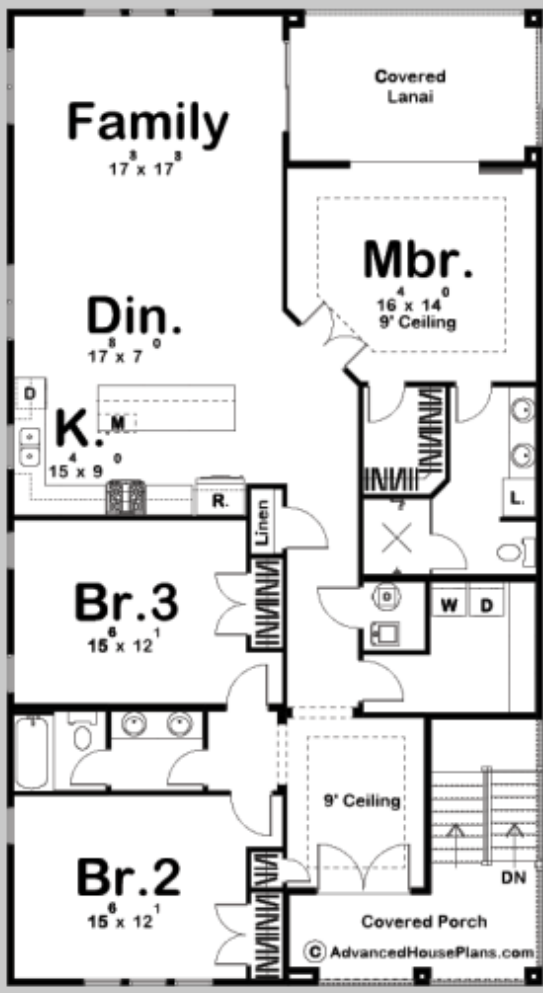

29354

PARADISE VALLEY
3 BED, 2 BATH, MULTI-FAMILY

MAIN LEVEL: 1889 SQ FT*
TOTAL FINISHED: 1889 SQ FT*
* SQ FT PER UNIT

EXTERIOR DIMENSIONS
35' - 0" WIDE
64' - 0" DEEP

TO ORDER THIS PLAN VISIT WWW.ADVANCEDHOUSEPLANS.COM