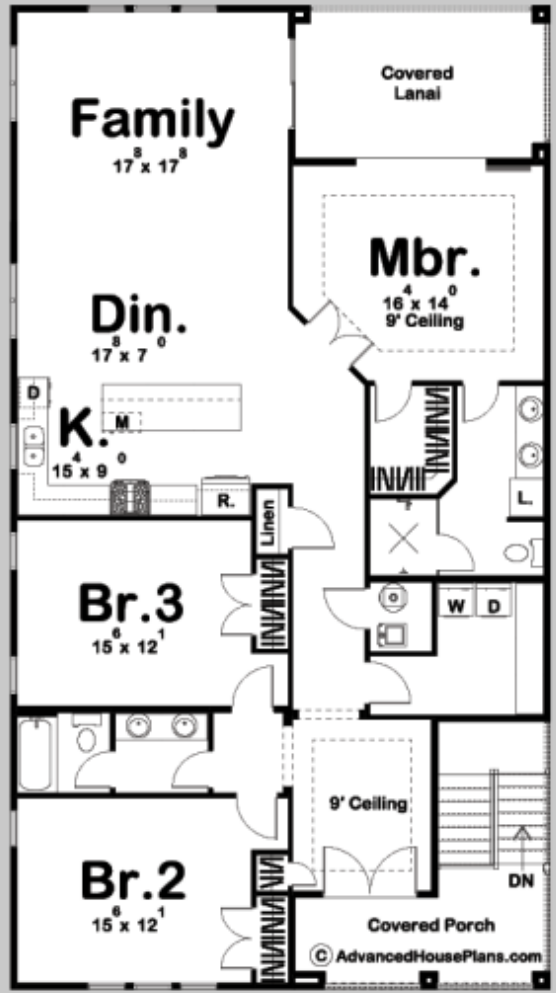

29354

PARADISE VALLEY
3 BED, 2 BATH, MULTI-FAMILY

MAIN LEVEL: 1889 SQ FT*
TOTAL FINISHED: 1889 SQ FT*
* SQ FT PER UNIT

EXTERIOR DIMENSIONS
35' - 0" WIDE
64' - 0" DEEP

TO ORDER THIS PLAN VISIT WWW.ADVANCEDHOUSEPLANS.COM