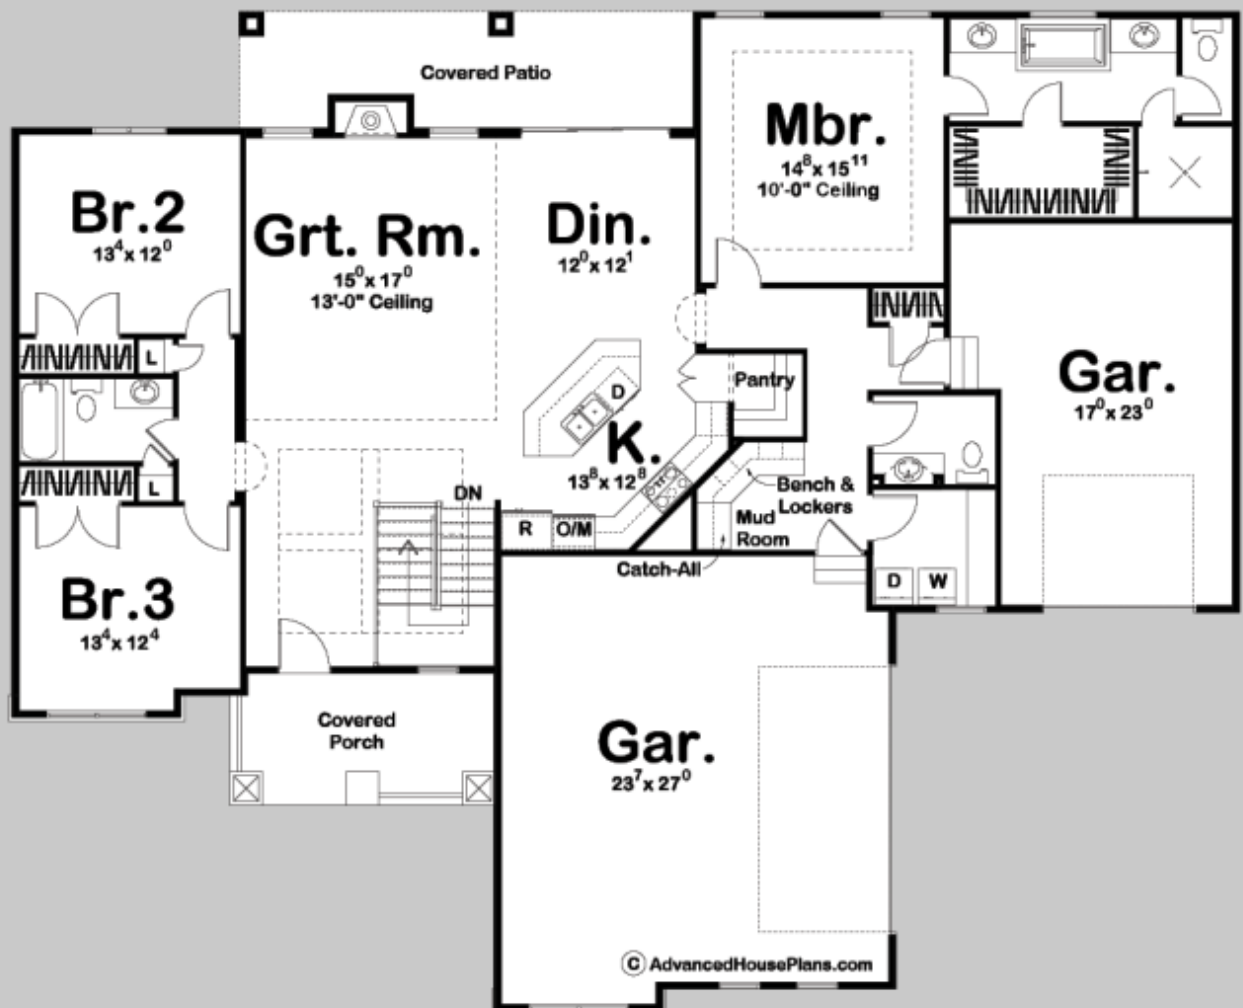

29334

NORDSTROM

3 BED, 3 BATH, 3 CAR GARAGE

MAIN LEVEL: 2070 SQ FT
TOTAL FINISHED: 2070 SQ FT

EXTERIOR DIMENSIONS
73' - 8" WIDE
60' - 0" DEEP

TO ORDER THIS PLAN VISIT WWW.ADVANCEDHOUSEPLANS.COM