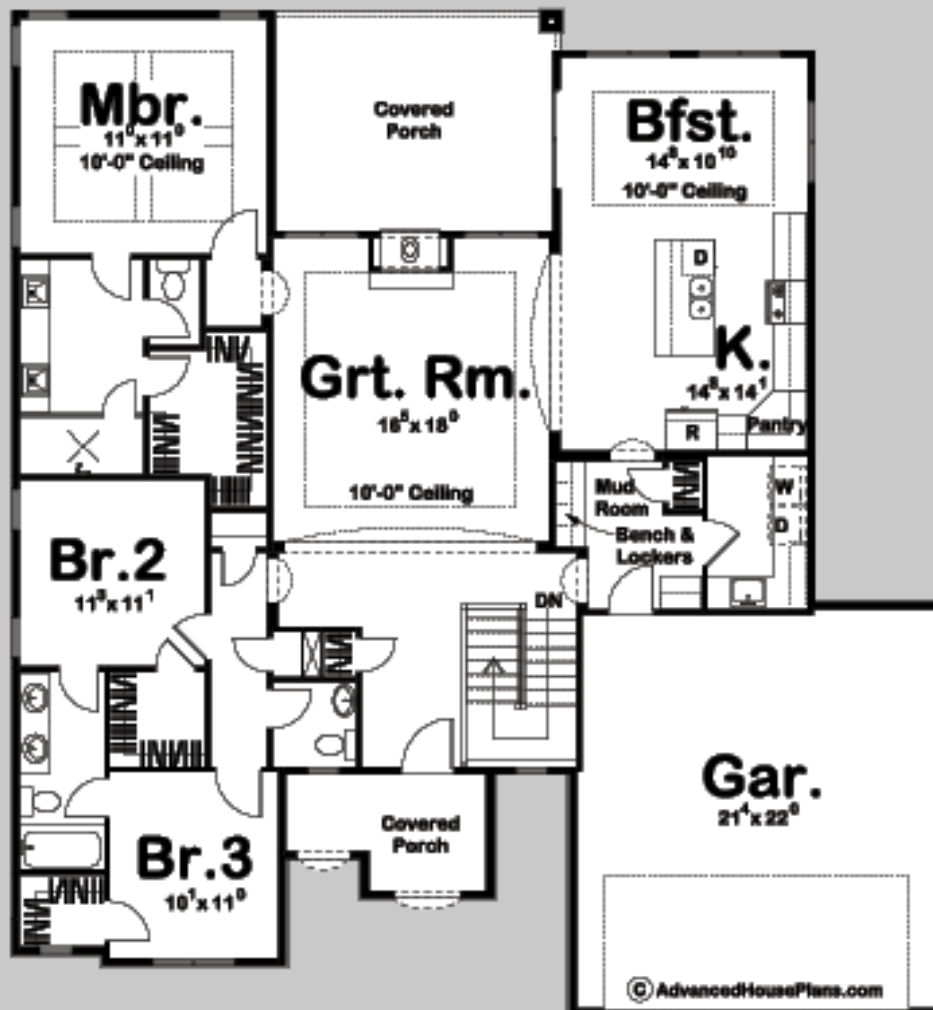

PUCKETT

3 BED, 3 BATH, 2 CAR GARAGE

MAIN LEVEL: 1927 SQ FT
TOTAL FINISHED: 1927 SQ FT

EXTERIOR DIMENSIONS
55' - 0" WIDE
60' - 0" DEEP

TO ORDER THIS PLAN VISIT WWW.ADVANCEDHOUSEPLANS.COM