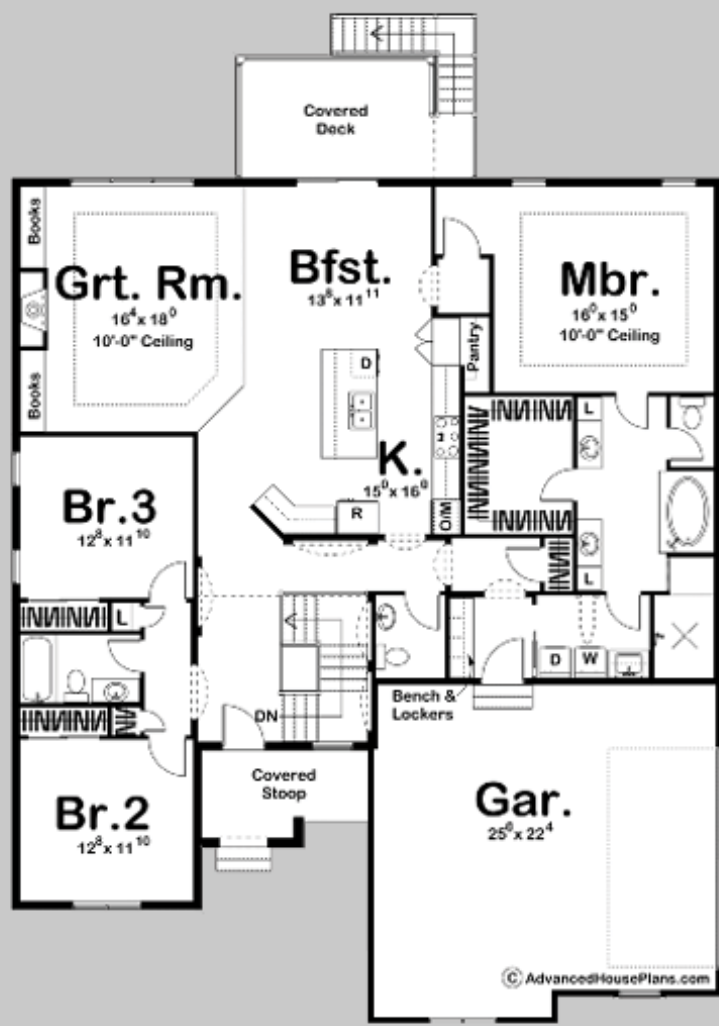

KATZBERG

3 BED, 3 BATH, 2 CAR GARAGE

MAIN LEVEL: 2195 SQ FT
TOTAL FINISHED: 2195 SQ FT

EXTERIOR DIMENSIONS
51' - 8" WIDE
61' - 8" DEEP

© AdvancedHousePlans.com