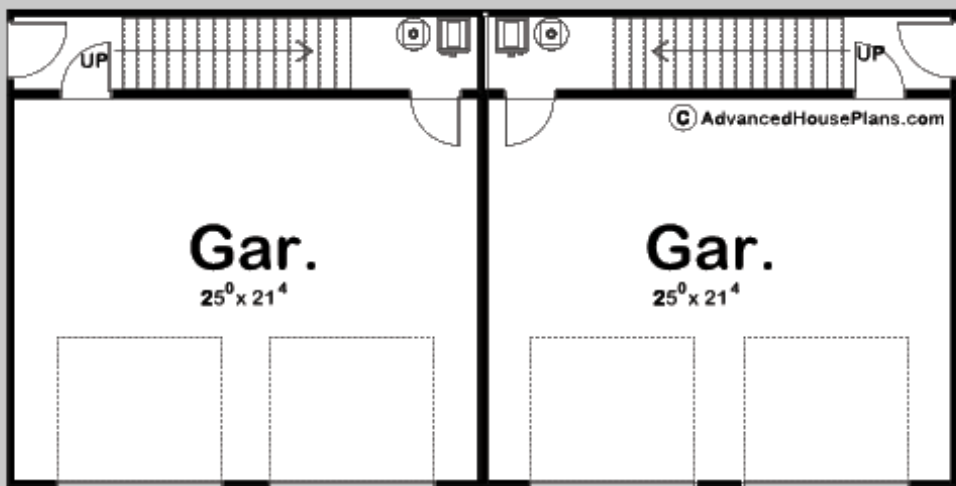

29316

MCCOLLUM

1 BED, 1 BATH, 2 CAR GARAGE

MAIN LEVEL: 689 SQ FT*
TOTAL FINISHED: 689 SQ FT*
*SQ FT PER UNIT

EXTERIOR DIMENSIONS
52' - 0" WIDE
26' - 0" DEEP

TO ORDER THIS PLAN VISIT WWW.ADVANCEDHOUSEPLANS.COM