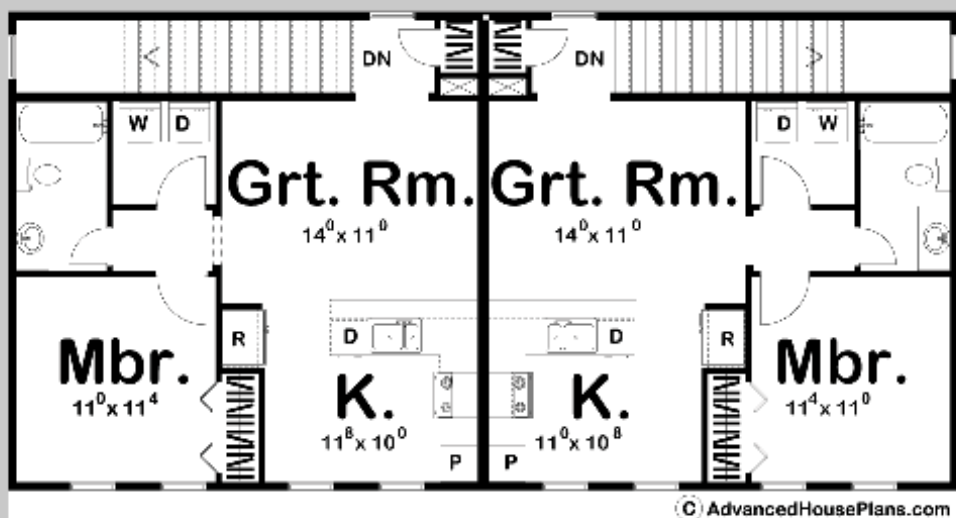

# MCCOLLUM

1 BED, 1 BATH, 2 CAR GARAGE

MAIN LEVEL: 689 SQ FT\*  
TOTAL FINISHED: 689 SQ FT\*  
\*SQ FT PER UNIT

EXTERIOR DIMENSIONS  
52' - 0" WIDE  
26' - 0" DEEP

TO ORDER THIS PLAN VISIT [WWW.ADVANCEDHOUSEPLANS.COM](http://WWW.ADVANCEDHOUSEPLANS.COM)