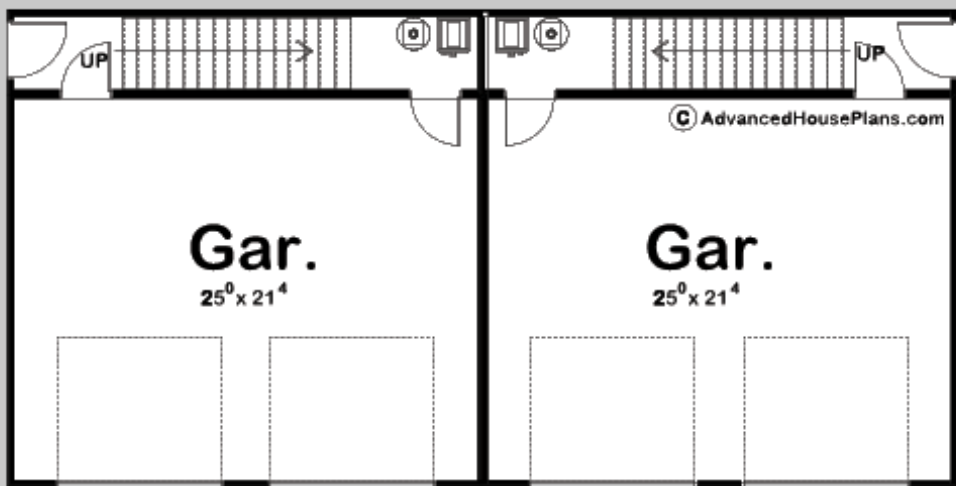

# MCCOLLUM

1 BED, 1 BATH, 2 CAR GARAGE

MAIN LEVEL: 689 SQ FT\*  
TOTAL FINISHED: 689 SQ FT\*  
\*SQ FT PER UNIT

EXTERIOR DIMENSIONS  
52' - 0" WIDE  
26' - 0" DEEP

TO ORDER THIS PLAN VISIT [WWW.ADVANCEDHOUSEPLANS.COM](http://WWW.ADVANCEDHOUSEPLANS.COM)