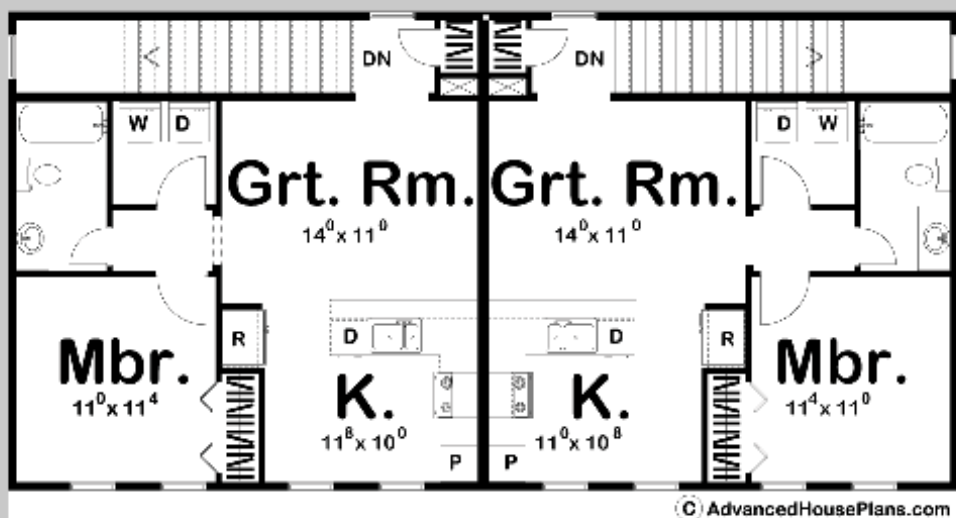

29316

MCCOLLUM

1 BED, 1 BATH, 2 CAR GARAGE

MAIN LEVEL: 689 SQ FT*
TOTAL FINISHED: 689 SQ FT*
*SQ FT PER UNIT

EXTERIOR DIMENSIONS
52' - 0" WIDE
26' - 0" DEEP

TO ORDER THIS PLAN VISIT WWW.ADVANCEDHOUSEPLANS.COM