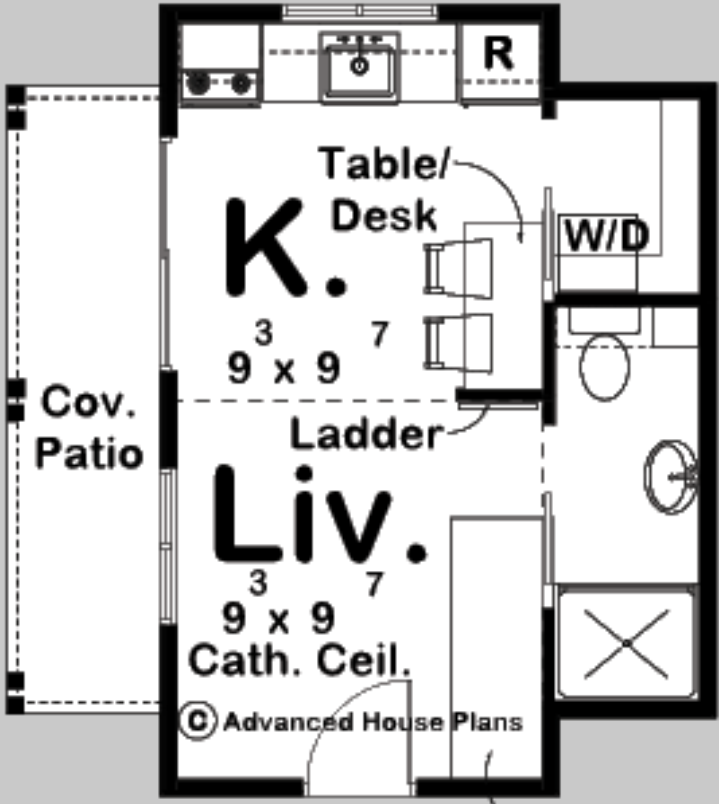

# KRISTINE

1 BED, 1 BATH, CABIN PLAN

MAIN LEVEL: 264 SQ FT  
SECOND LEVEL: 100 SQ FT  
TOTAL FINISHED: 364 SQ FT

EXTERIOR DIMENSIONS  
18' - 0" WIDE  
20' - 0" DEEP

Built-in Couch