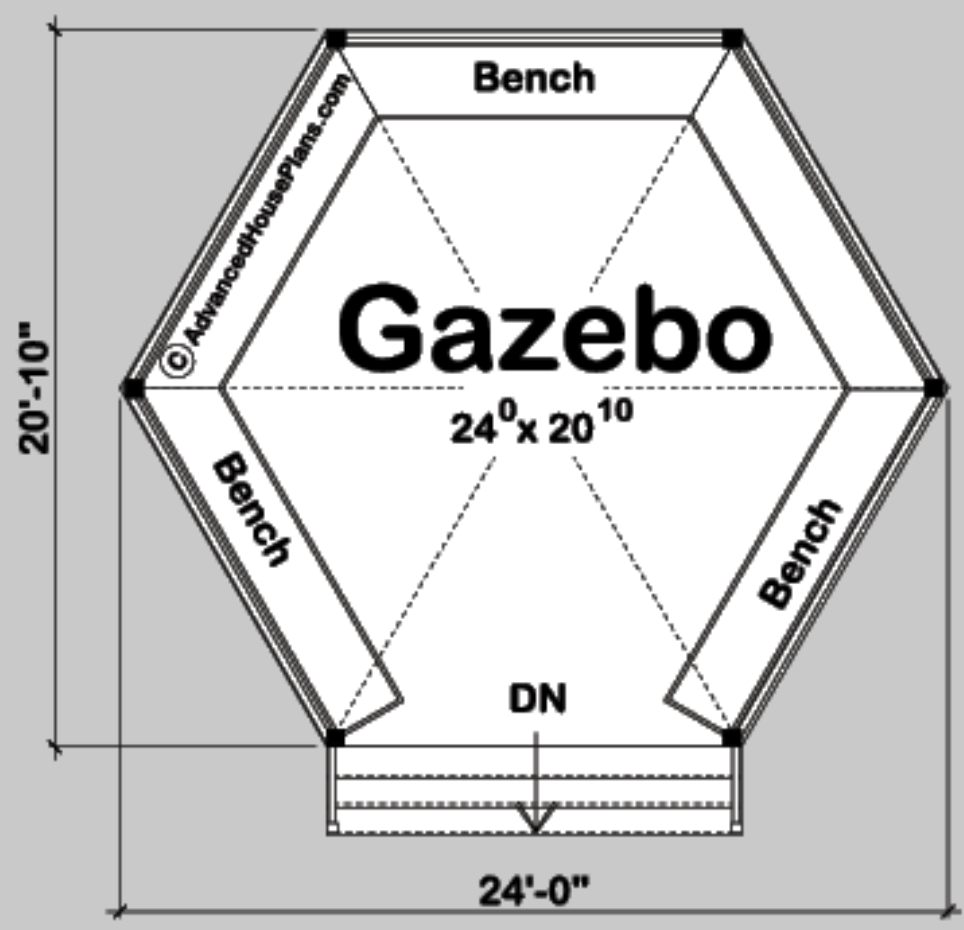

26260

WHITFIELD

GAZEBO

TOTAL FINISHED: 365 SQ FT

EXTERIOR DIMENSIONS
24' - 0" WIDE
20' - 10" DEEP

TO ORDER THIS PLAN VISIT WWW.ADVANCEDHOUSEPLANS.COM