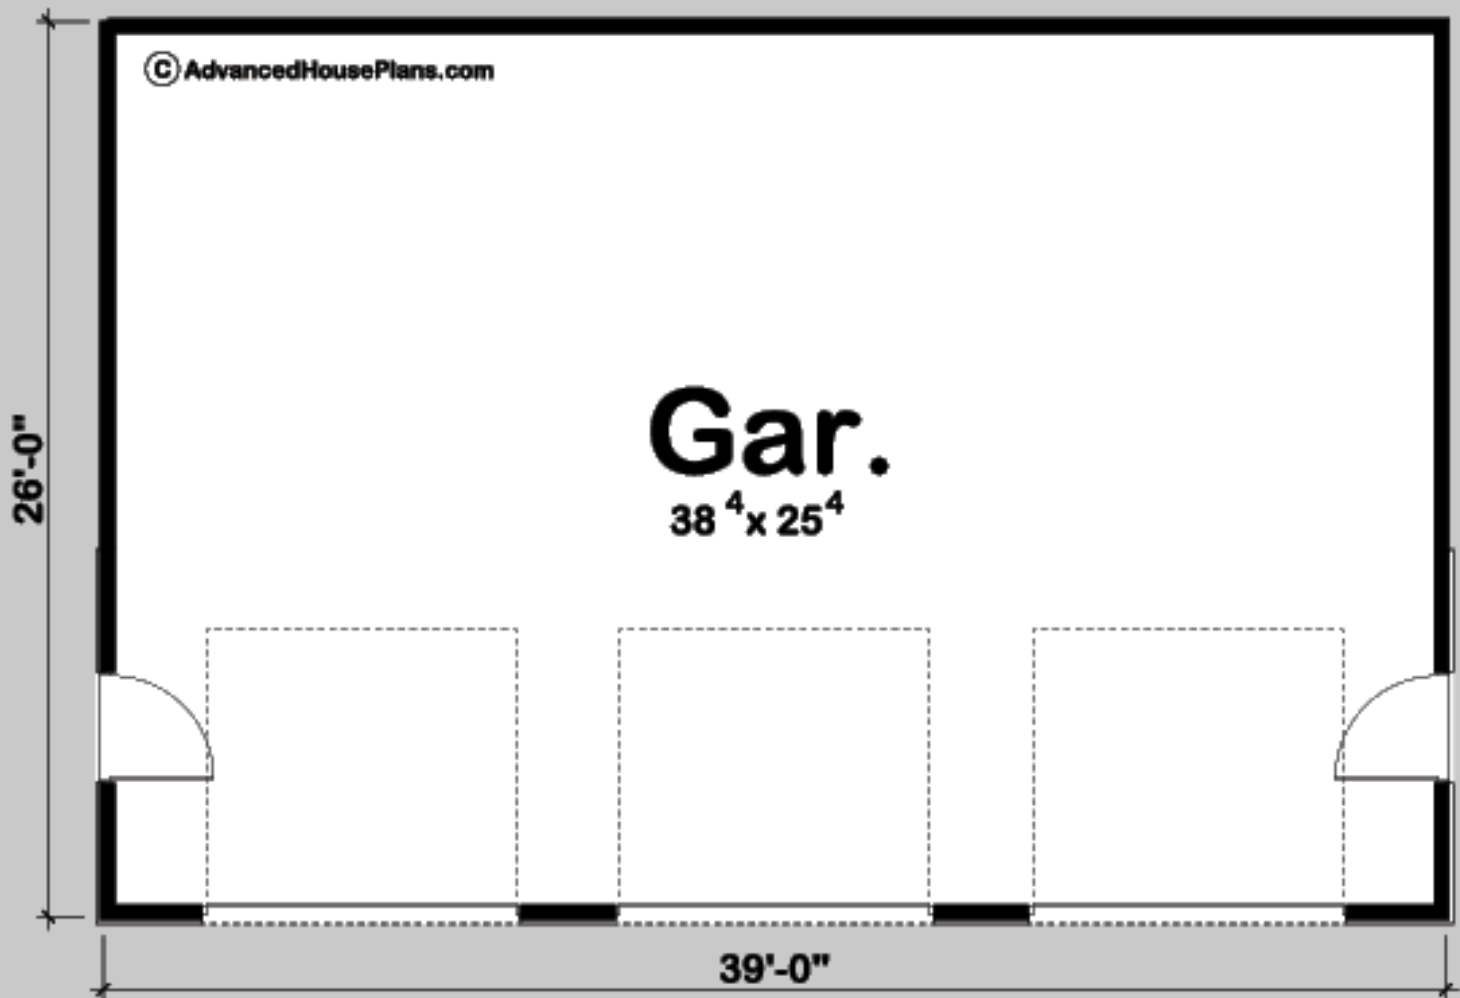

2
9
2
4
3

HARTLEY

3 CAR GARAGE

GARAGE AREA: 864 SQ FT

EXTERIOR DIMENSIONS
39' - 0" WIDE
26' - 0" DEEP

TO ORDER THIS PLAN VISIT WWW.ADVANCEDHOUSEPLANS.COM