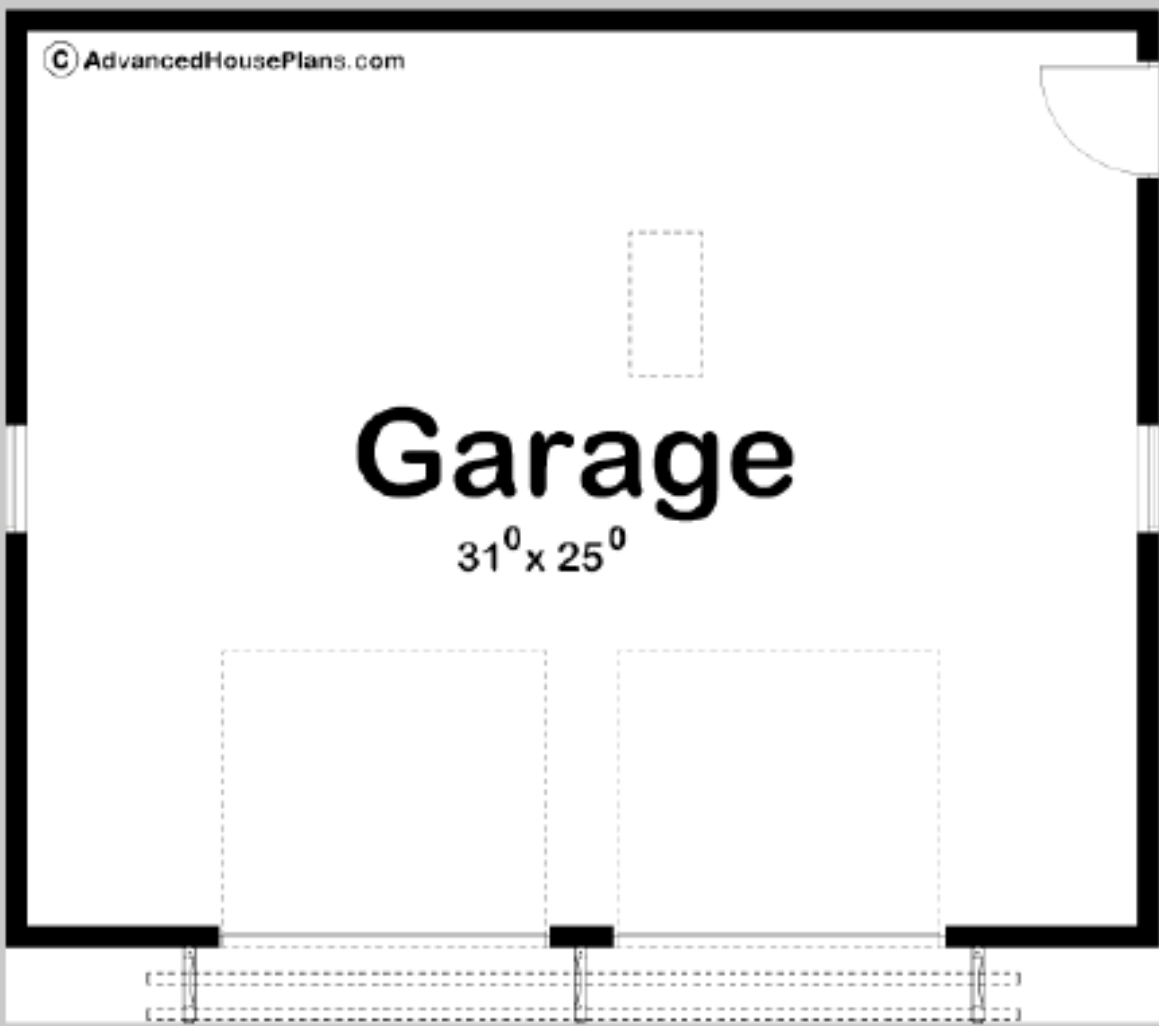

SHELBY
2 CAR GARAGE

GARAGE AREA: 782 SQ FT

EXTERIOR DIMENSIONS
32' - 0" WIDE
26' - 0" DEEP

TO ORDER THIS PLAN VISIT WWW.ADVANCEDHOUSEPLANS.COM