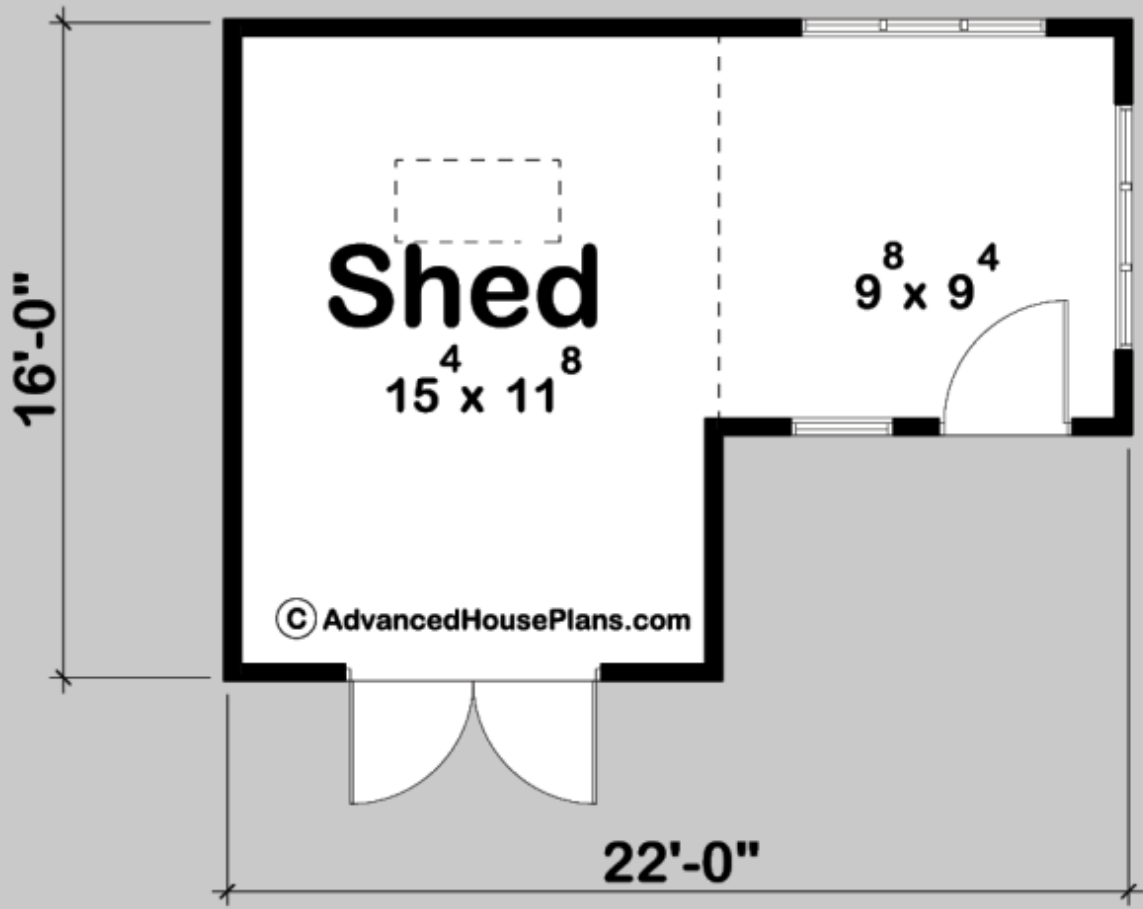

2  
3  
4

# VERNON

SHED:

292 SQ FT

EXTERIOR DIMENSIONS  
22' - 0" WIDE  
16' - 0" DEEP

TO ORDER THIS PLAN VISIT [WWW.ADVANCEDHOUSEPLANS.COM](http://WWW.ADVANCEDHOUSEPLANS.COM)