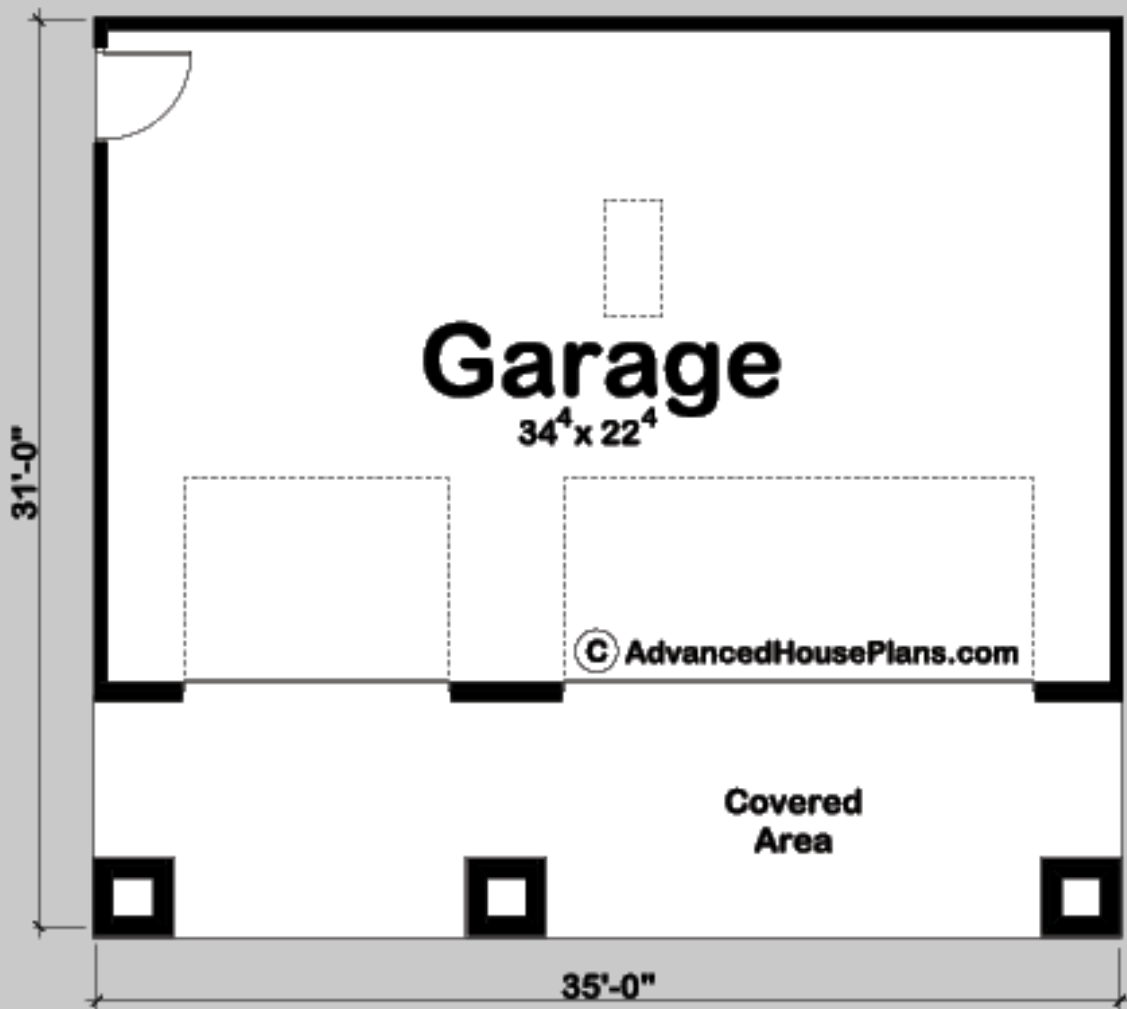

29225

SHERMAN

3 CAR GARAGE

GARAGE:

805 SQ FT

EXTERIOR DIMENSIONS
35' - 0" WIDE
31' - 0" DEEP

TO ORDER THIS PLAN VISIT WWW.ADVANCEDHOUSEPLANS.COM