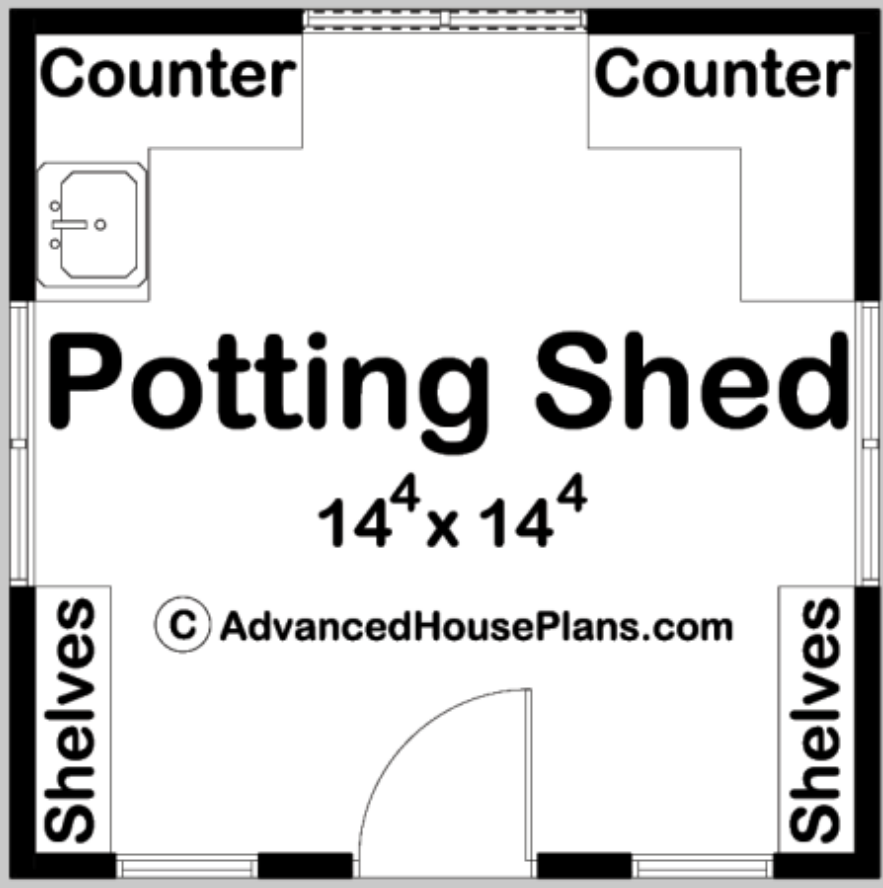

29212

THURSTON

POTTING SHED

GARAGE AREA 225 SQ FT

EXTERIOR DIMENSIONS
15' - 0" WIDE
15' - 0" DEEP

TO ORDER THIS PLAN VISIT WWW.ADVANCEDHOUSEPLANS.COM