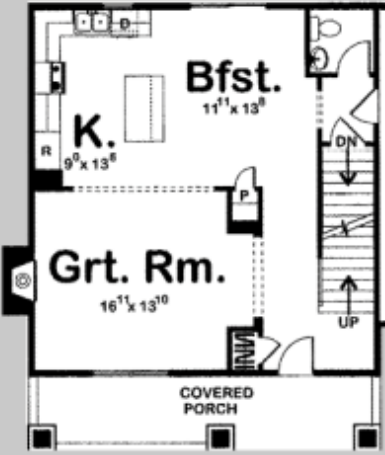

29204

IDA

4 BED, 3 BATH, 2 CAR GARAGE

MAIN LEVEL:	774 SQ FT
SECOND LEVEL:	1053 SQ FT
TOTAL FINISHED:	1827 SQ FT

EXTERIOR DIMENSIONS
100' - 0" WIDE
34' - 8" DEEP

TO ORDER THIS PLAN VISIT WWW.ADVANCEDHOUSEPLANS.COM