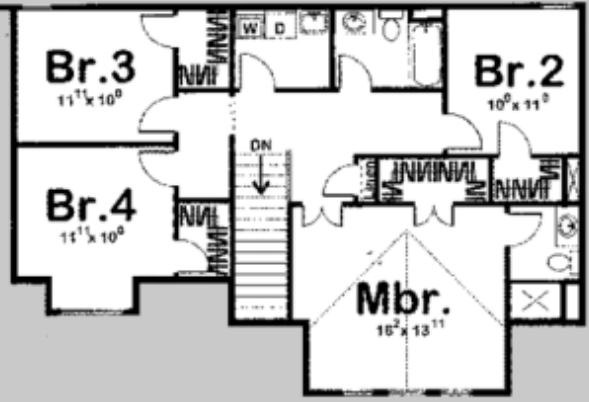

29204

IDA

4 BED, 3 BATH, 2 CAR GARAGE

MAIN LEVEL:	774 SQ FT
SECOND LEVEL:	1053 SQ FT
TOTAL FINISHED:	1827 SQ FT

EXTERIOR DIMENSIONS
100' - 0" WIDE
34' - 8" DEEP

TO ORDER THIS PLAN VISIT WWW.ADVANCEDHOUSEPLANS.COM