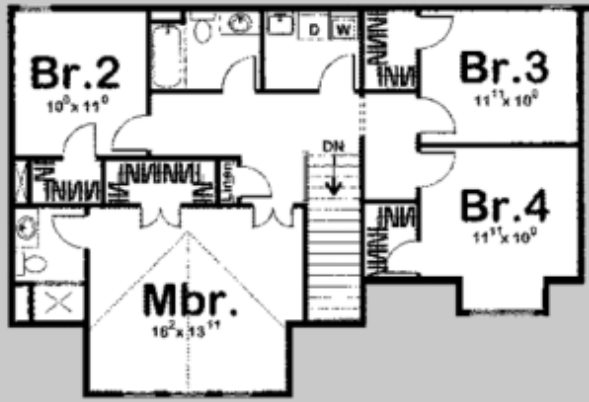

29204

IDA

4 BED, 3 BATH, 2 CAR GARAGE

MAIN LEVEL:	774 SQ FT
SECOND LEVEL:	1053 SQ FT
TOTAL FINISHED:	1827 SQ FT

EXTERIOR DIMENSIONS
100' - 0" WIDE
34' - 8" DEEP

TO ORDER THIS PLAN VISIT WWW.ADVANCEDHOUSEPLANS.COM