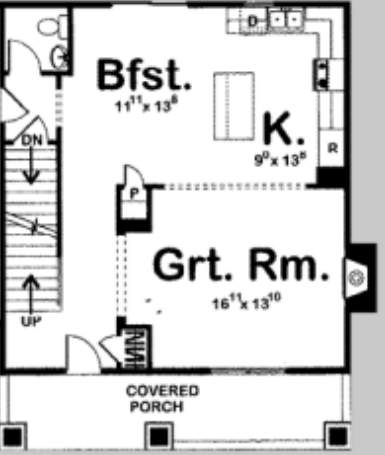

29204

IDA

4 BED, 3 BATH, 2 CAR GARAGE

MAIN LEVEL:	774 SQ FT
SECOND LEVEL:	1053 SQ FT
TOTAL FINISHED:	1827 SQ FT

EXTERIOR DIMENSIONS
100' - 0" WIDE
34' - 8" DEEP

TO ORDER THIS PLAN VISIT WWW.ADVANCEDHOUSEPLANS.COM