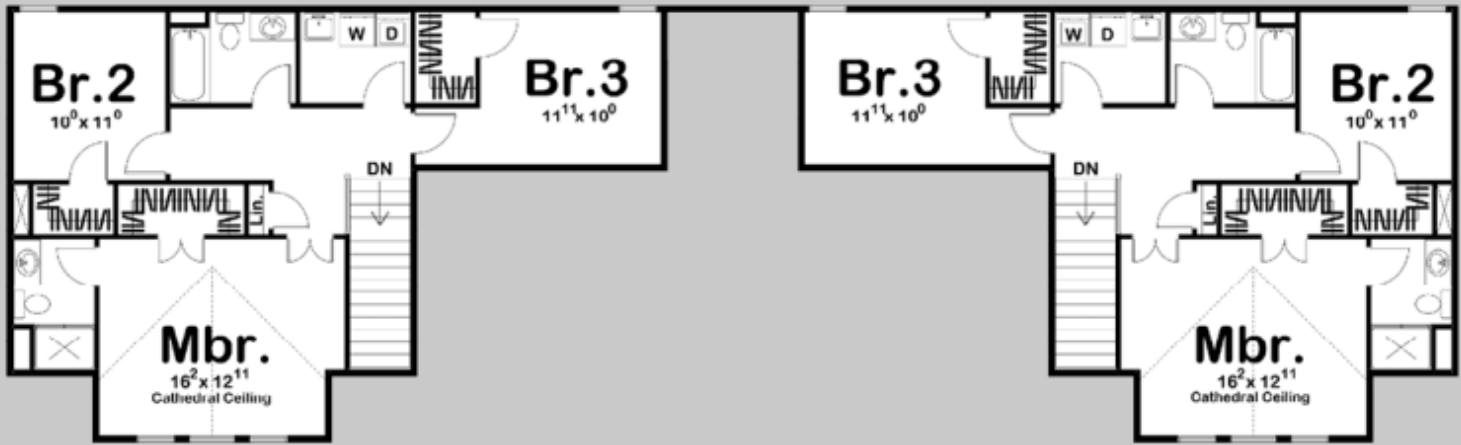

VALENTINO

3 BED, 3 BATH, 2 CAR GARAGE

MAIN LEVEL: 772 SQ FT
 SECOND LEVEL: 862 SQ FT
 TOTAL FINISHED: 1634 SQ FT

EXTERIOR DIMENSIONS
 100' - 0" WIDE
 34' - 8" DEEP

TO ORDER THIS PLAN VISIT WWW.ADVANCEDHOUSEPLANS.COM