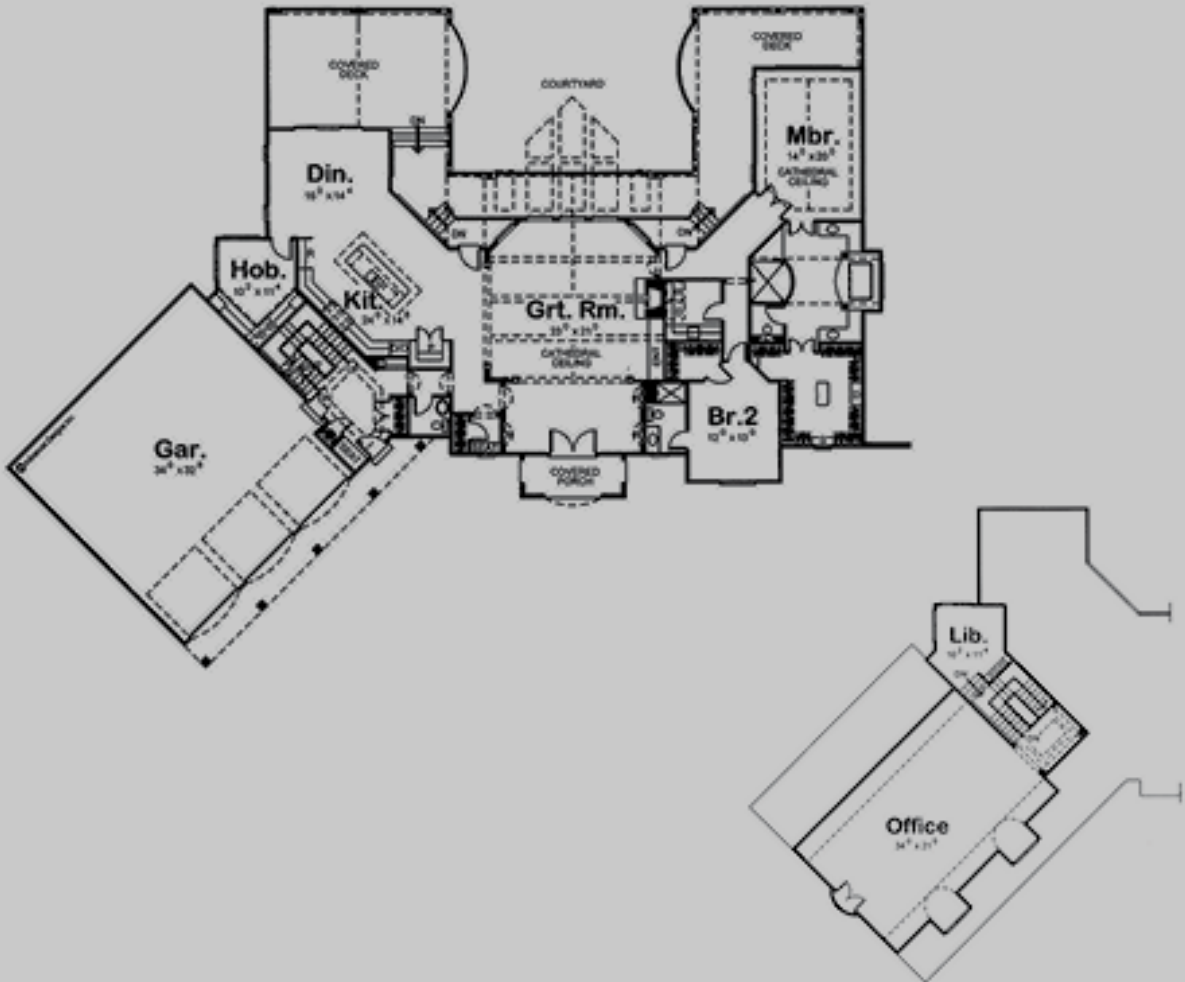

29178

DUPONT CHATEAU

2 BED, 3 BATH, 3 CAR GARAGE

MAIN LEVEL:	2872 SQ FT
SECOND LEVEL:	1015 SQ FT
TOTAL FINISHED:	3887 SQ FT

EXTERIOR DIMENSIONS
118' - 2" WIDE
87' - 9" DEEP

TO ORDER THIS PLAN VISIT WWW.ADVANCEDHOUSEPLANS.COM