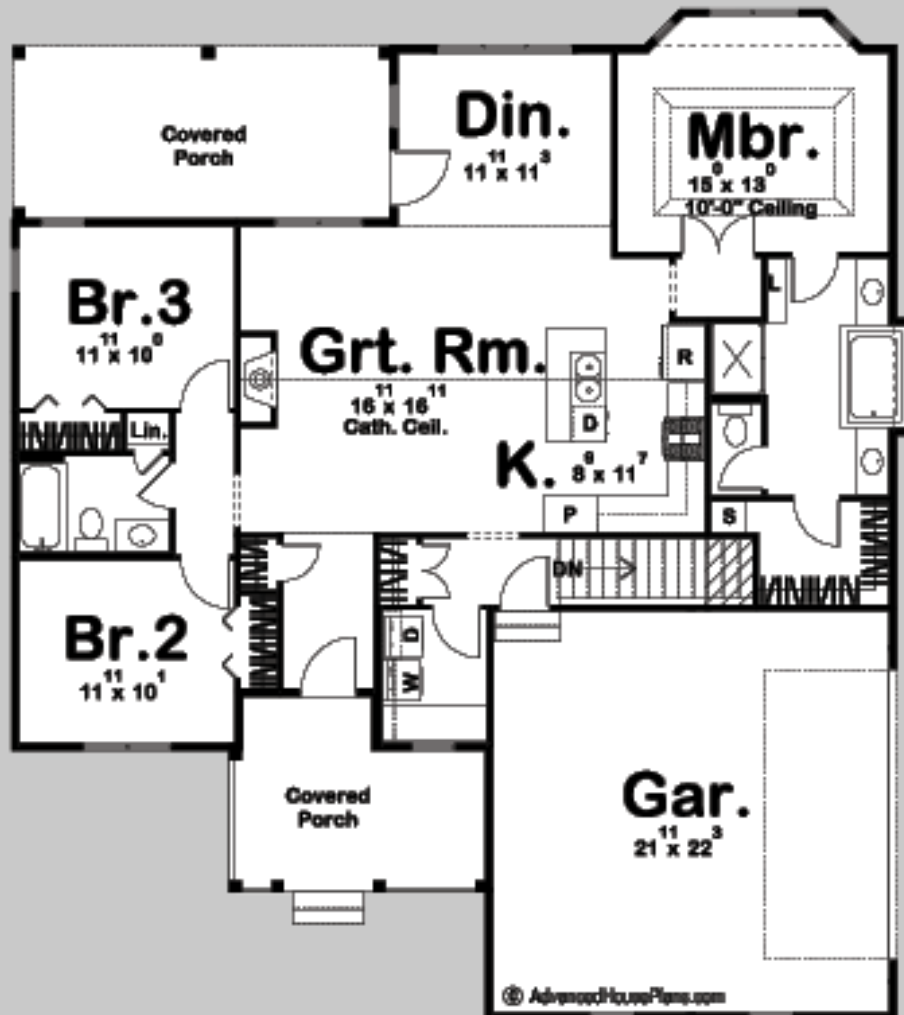

# HANSLEY

3 Bed, 2 Bath, 2 Car Garage

MAIN LEVEL: 1537 SQ FT  
TOTAL FINISHED: 1537 SQ FT

EXTERIOR DIMENSIONS  
50' - 0" WIDE  
56' - 0" DEEP

TO ORDER THIS PLAN VISIT [WWW.ADVANCEDHOUSEPLANS.COM](http://WWW.ADVANCEDHOUSEPLANS.COM)