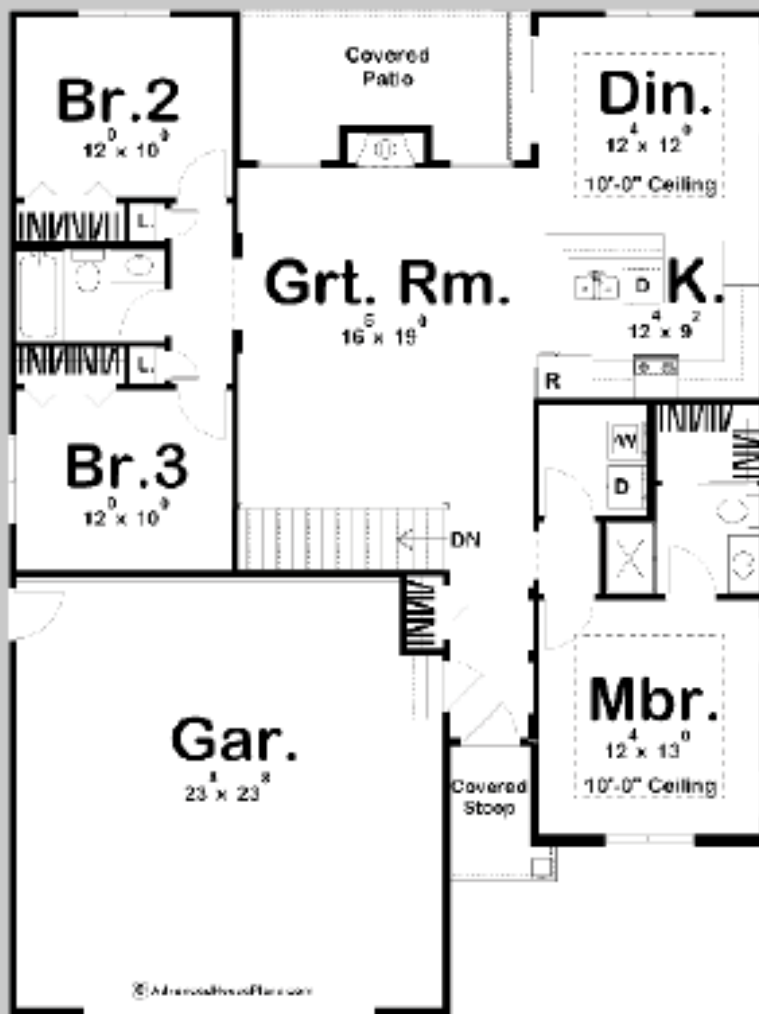

29138

KELTON

3 BED, 2 BATH, 2 CAR GARAGE

MAIN LEVEL: 1412 SQ FT
TOTAL FINISHED: 1412 SQ FT

EXTERIOR DIMENSIONS
42' - 0" WIDE
56' - 0" DEEP

TO ORDER THIS PLAN VISIT WWW.ADVANCEDHOUSEPLANS.COM