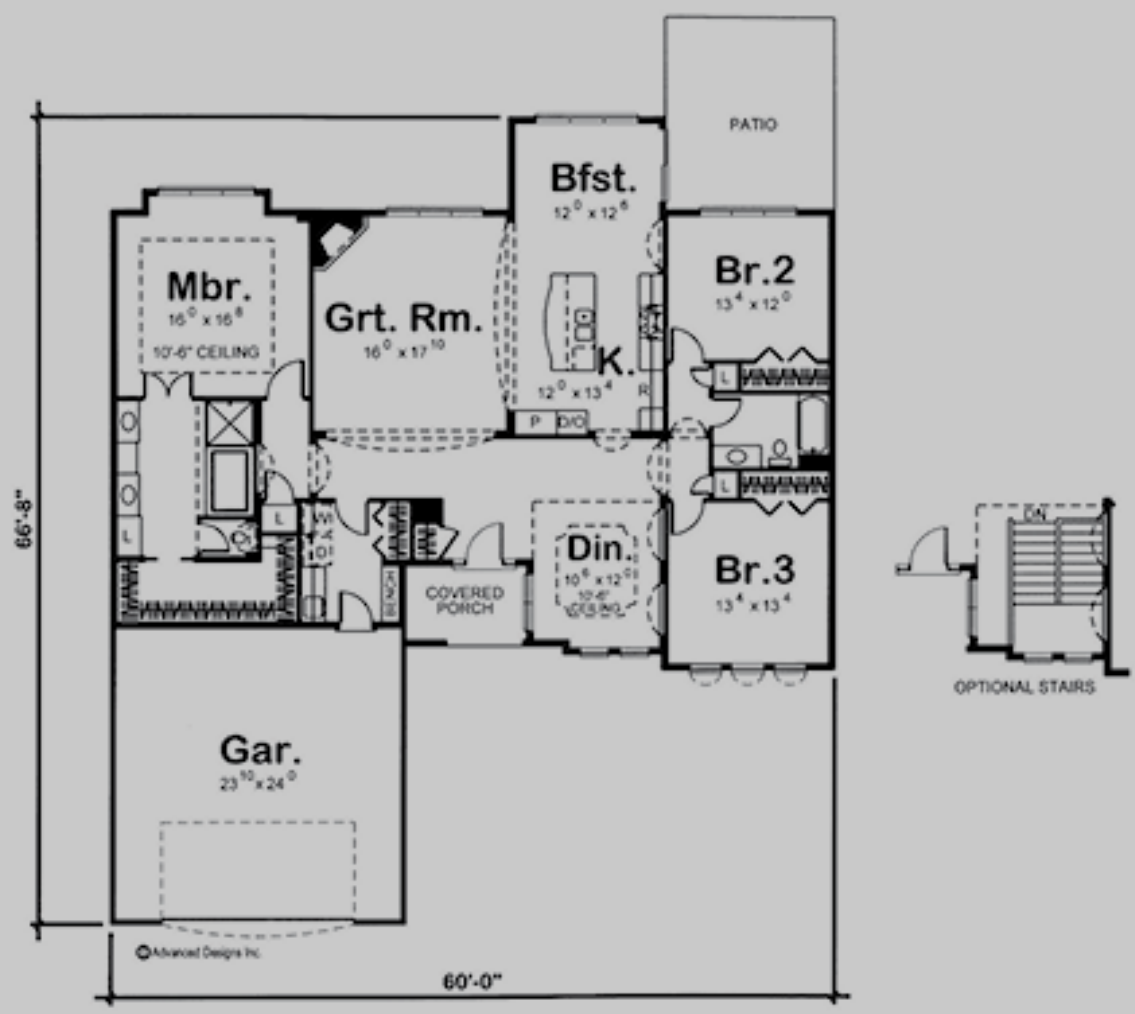

29076

BILTMORE

3 BED, 2 BATH, 2 CAR GARAGE

MAIN LEVEL: 2212 SQ FT
TOTAL FINISHED: 2212 SQ FT

EXTERIOR DIMENSIONS
60' - 0" WIDE
66' - 8" DEEP

TO ORDER THIS PLAN VISIT WWW.ADVANCEDHOUSEPLANS.COM