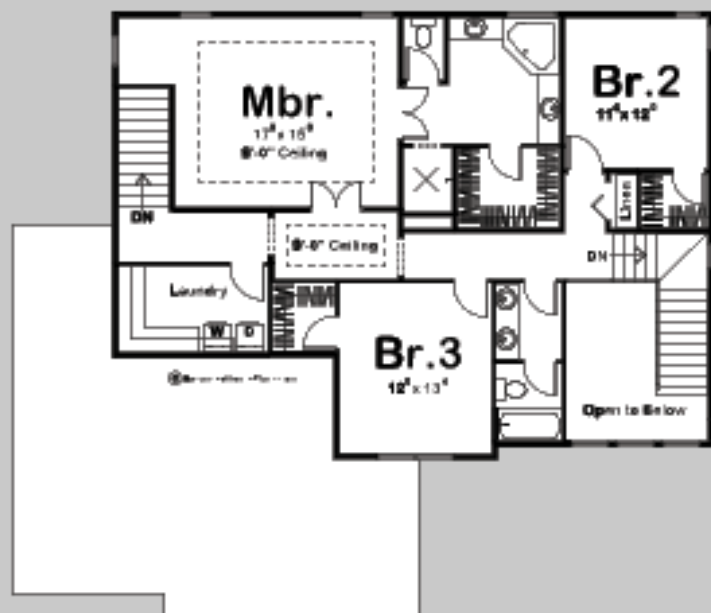

29046

ALISON

3 BED, 3 BATH, 3 CAR GARAGE

MAIN LEVEL: 1354 SQ FT
SECOND LEVEL: 1279 SQ FT
TOTAL FINISHED: 2633 SQ FT

EXTERIOR DIMENSIONS
55' - 0" WIDE
47' - 8" DEEP

TO ORDER THIS PLAN VISIT WWW.ADVANCEDHOUSEPLANS.COM