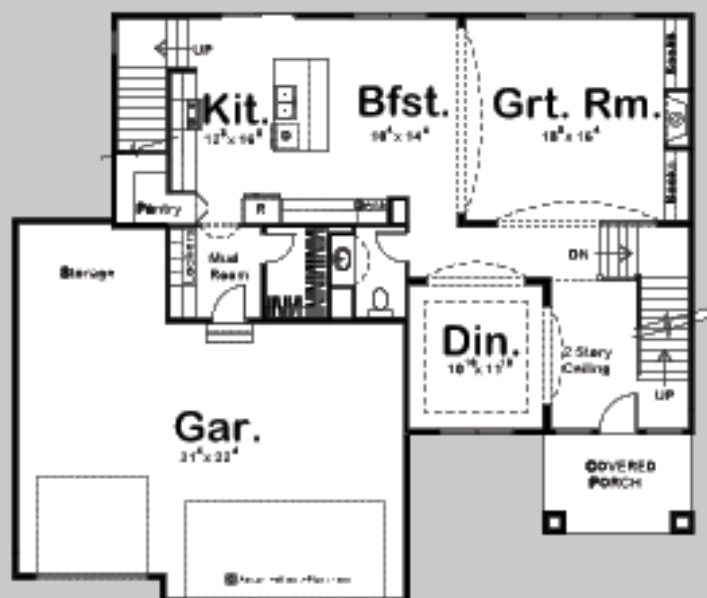

29046

ALISON

3 BED, 3 BATH, 3 CAR GARAGE

MAIN LEVEL: 1354 SQ FT
SECOND LEVEL: 1279 SQ FT
TOTAL FINISHED: 2633 SQ FT

EXTERIOR DIMENSIONS
55' - 0" WIDE
47' - 8" DEEP

TO ORDER THIS PLAN VISIT WWW.ADVANCEDHOUSEPLANS.COM