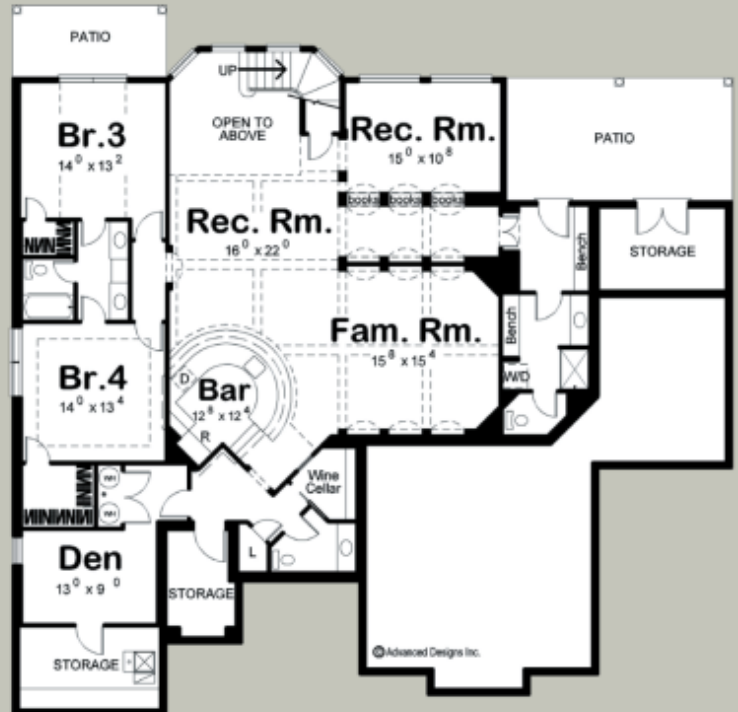

Dimensions
 72'-0" Wide
 69'-0" Deep

Main level:	2512	Sq. Ft.
Total Finish:	2512	Sq. Ft.
Fin. Basement:	2282	Sq. Ft.
Garage:	870	Sq. Ft.

2 Bed | 3 Bath | 3 Car Garage | Contemporary Style

Plan 29043 | Price Code C

Sierra Vista

advancedhouseplans