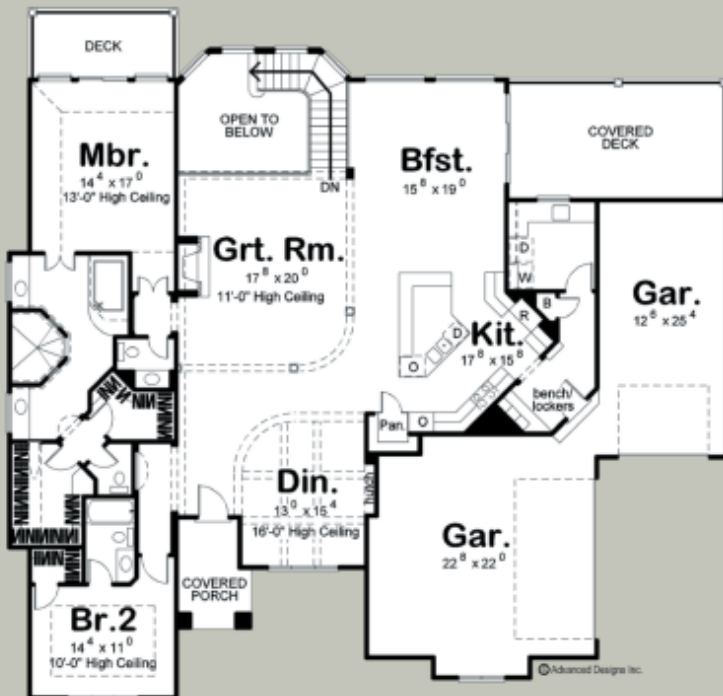

Dimensions
 72'-0" Wide
 69'-0" Deep

Main level:	2512	Sq. Ft.
Total Finish:	2512	Sq. Ft.
Fin. Basement:	2282	Sq. Ft.
Garage:	870	Sq. Ft.

2 Bed | 3 Bath | 3 Car Garage | Contemporary Style

Plan 29043 | Price Code C

Sierra Vista

advancedhouseplans