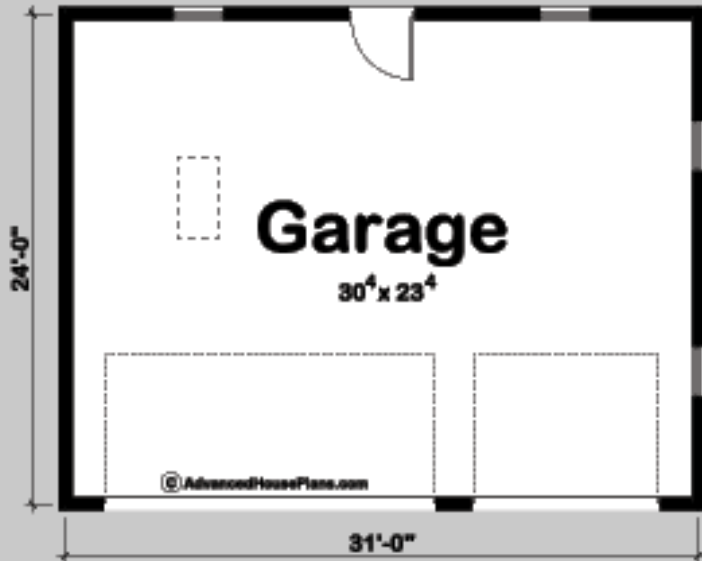

29017

LINCOLN

3 CAR GARAGE

GARAGE: 744 SQ FT
ATTIC: 453 SQ FT
TOTAL AREA: 1197 SQ FT

EXTERIOR DIMENSIONS
31' - 0" WIDE
24' - 0" DEEP

TO ORDER THIS PLAN VISIT WWW.ADVANCEDHOUSEPLANS.COM