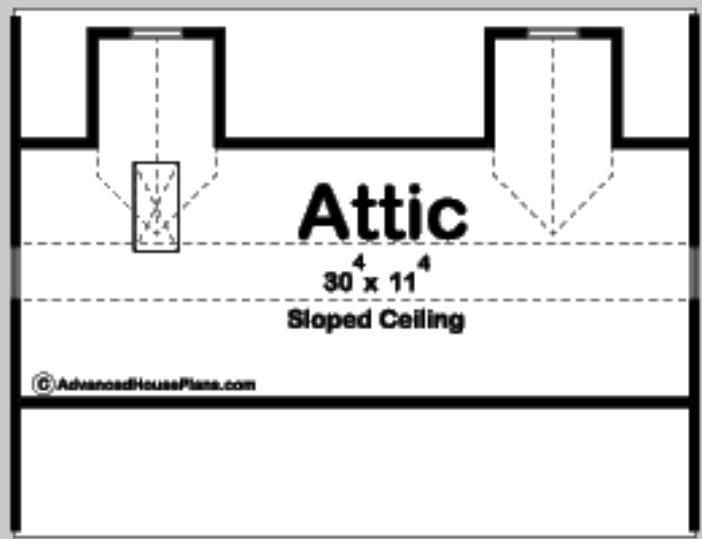

29017

LINCOLN

3 CAR GARAGE

GARAGE: 744 SQ FT
ATTIC: 453 SQ FT
TOTAL AREA: 1197 SQ FT

EXTERIOR DIMENSIONS
31' - 0" WIDE
24' - 0" DEEP

TO ORDER THIS PLAN VISIT WWW.ADVANCEDHOUSEPLANS.COM